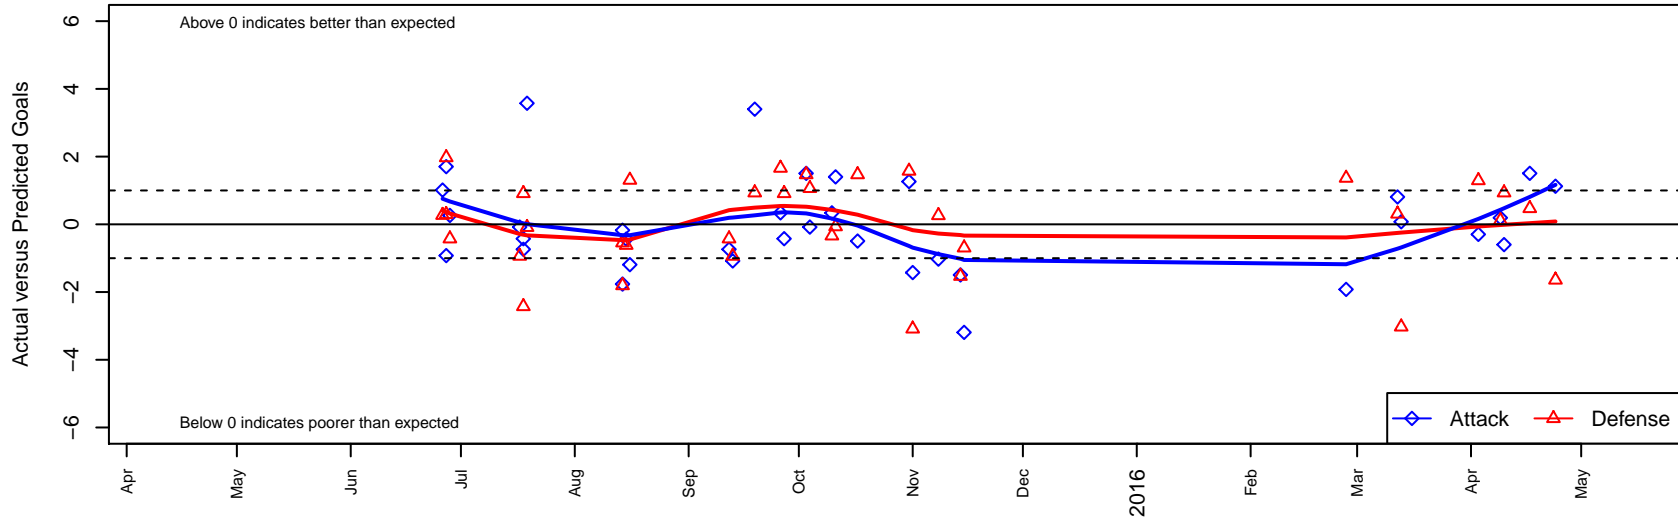

Westside Timbers Mundial TS G02

Westside Timbers
 Beaverton, OR
 G02 total strength=629
 attack=0.79 defense=0.38
 fall league = PTT G02 Div 2 Red
 spr league = Spr OYS G02 Div 2

alt names used:
 Westside Timbers G02 Mundial TS
 Westside Timbers G02 Mundial TS
 WT G02 Mundial TS
 WT G02 Mundial TS
 Westside Timbers G02 Mundial TS
 Westside Timbers G02 Mundial TS

Venues played:
 2015 Clash At the Border Bronze/Copper U13
 2015 Beaverton Cup GU13 Bronze
 2015 Mt Hood Challenge U13
 2015 PTT G02 Division 2 Red
 2015 OYS Founders Cup G02
 2015 Spr OYS G02 Division 2

Westside Timbers Mundial TS G02
 Dots are actual minus expected GF (blue circles) and GA (red triangles).
 Blue line is smoothed change in attack strength. Red is smoothed change in defense strength.

**attack and defense variance (black dot)
relative to other teams
and top 10 in region**