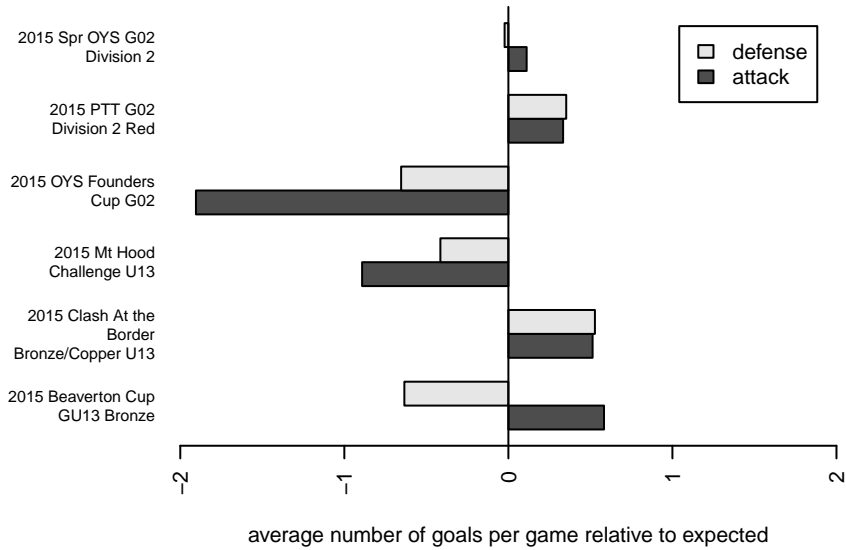

Performance relative to 13 month average