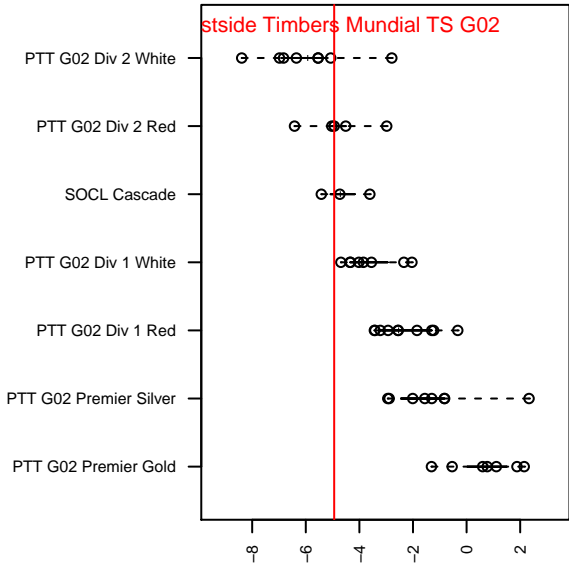

**attack and defense rating
relative to others at age
and all opponents in last 13 months**